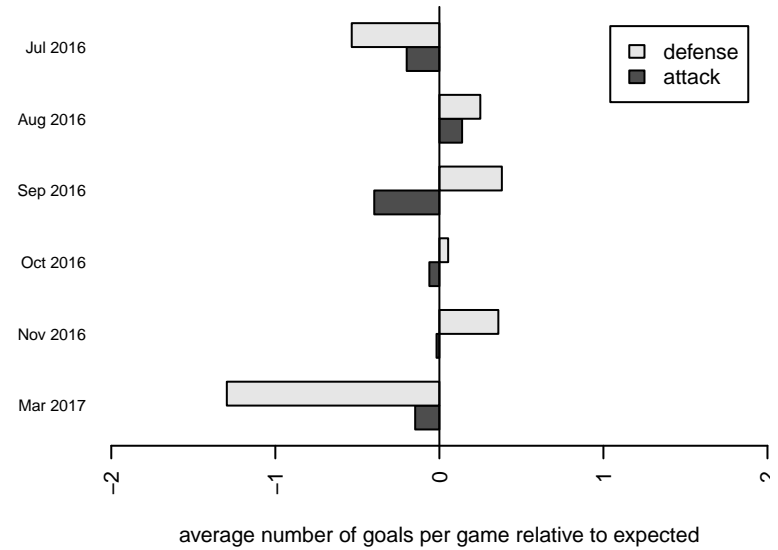

Performance relative to 13 month average