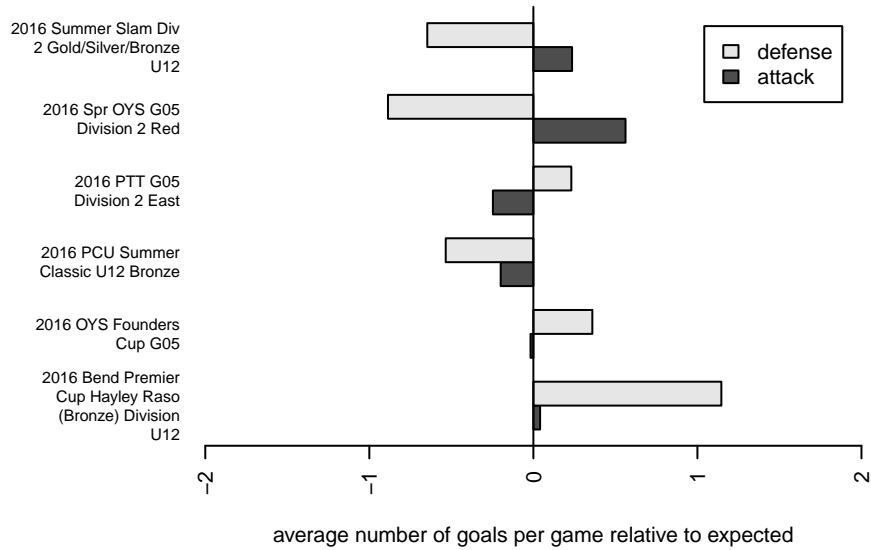

Washington Timbers White 2 G05

Washington Timbers
 Vancouver, WA
 G05 total strength=445
 attack=0.31 defense=0.28
 fall league = PTT G05 Div 2 East
 spr league = Spr OYS G05 Div 2 Red

alt names used:
 WA Timbers 05G White 2
 WA Timbers FC GO5 White 2
 WASHINGTON TIMBERS G-05 WHITE 2 (WA
 WASHINGTON TIMBERSG-05 WHITE 2
 WA Timbers 05G White 2
 WA Timbers 05G White 2

Venues played:
 2016 PCU Summer Classic U12 Bronze
 2016 Bend Premier Cup Hayley Raso (Bronze)
 2016 Summer Slam Div 2 Gold/Silver/Bronze U
 2016 PTT G05 Division 2 East
 2016 OYS Founders Cup G05
 2016 Spr OYS G05 Division 2 Red

**attack and defense variance (black dot)
relative to other teams
and top 10 in region**

**attack and defense rating
relative to others at age
and all opponents in last 13 months**

Performance relative to 13 month average