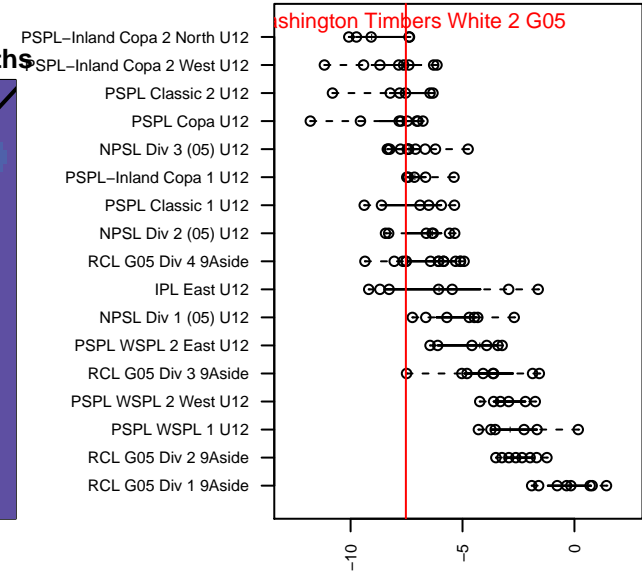

Washington Timbers White 2 G05

Washington Timbers
 Vancouver, WA
 G05 total strength=445
 attack=0.31 defense=0.28
 fall league = PTT G05 Div 2 East
 spr league = Spr OYS G05 Div 2 Red

alt names used:
 WA Timbers 05G White 2
 WA Timbers FC GO5 White 2
 WASHINGTON TIMBERS G-05 WHITE 2 (WA
 WASHINGTON TIMBERSG-05 WHITE 2
 WA Timbers 05G White 2
 WA Timbers 05G White 2

Venues played:
 2016 PCU Summer Classic U12 Bronze
 2016 Bend Premier Cup Hayley Raso (Bronze)
 2016 Summer Slam Div 2 Gold/Silver/Bronze U
 2016 PTT G05 Division 2 East
 2016 OYS Founders Cup G05
 2016 Spr OYS G05 Division 2 Red

**attack and defense variance (black dot)
relative to other teams
and top 10 in region**

**attack and defense rating
relative to others at age
and all opponents in last 13 months**

Performance relative to 13 month average