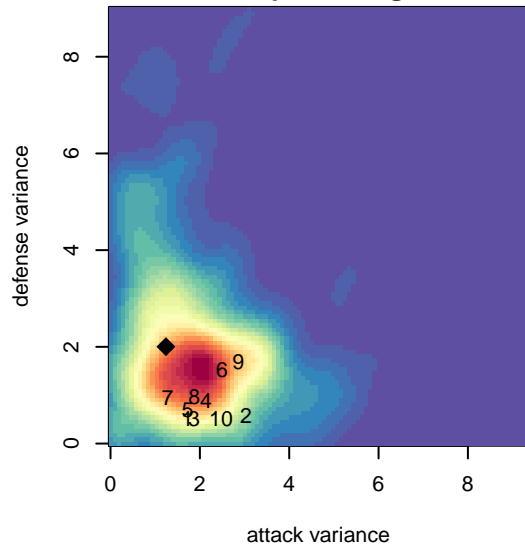

Washington Timbers White 2 G05

Washington Timbers
 Vancouver, WA
 G05 total strength=445
 attack=0.31 defense=0.28
 fall league = PTT G05 Div 2 East
 spr league = Spr OYS G05 Div 2 Red

alt names used:
 WA Timbers 05G White 2
 WA Timbers FC GO5 White 2
 WASHINGTON TIMBERS G-05 WHITE 2 (WA
 WASHINGTON TIMBERSG-05 WHITE 2
 WA Timbers 05G White 2
 WA Timbers 05G White 2

**attack and defense variance (black dot)
relative to other teams
and top 10 in region**

**attack and defense rating
relative to others at age
and all opponents in last 13 months**

Performance relative to 13 month average