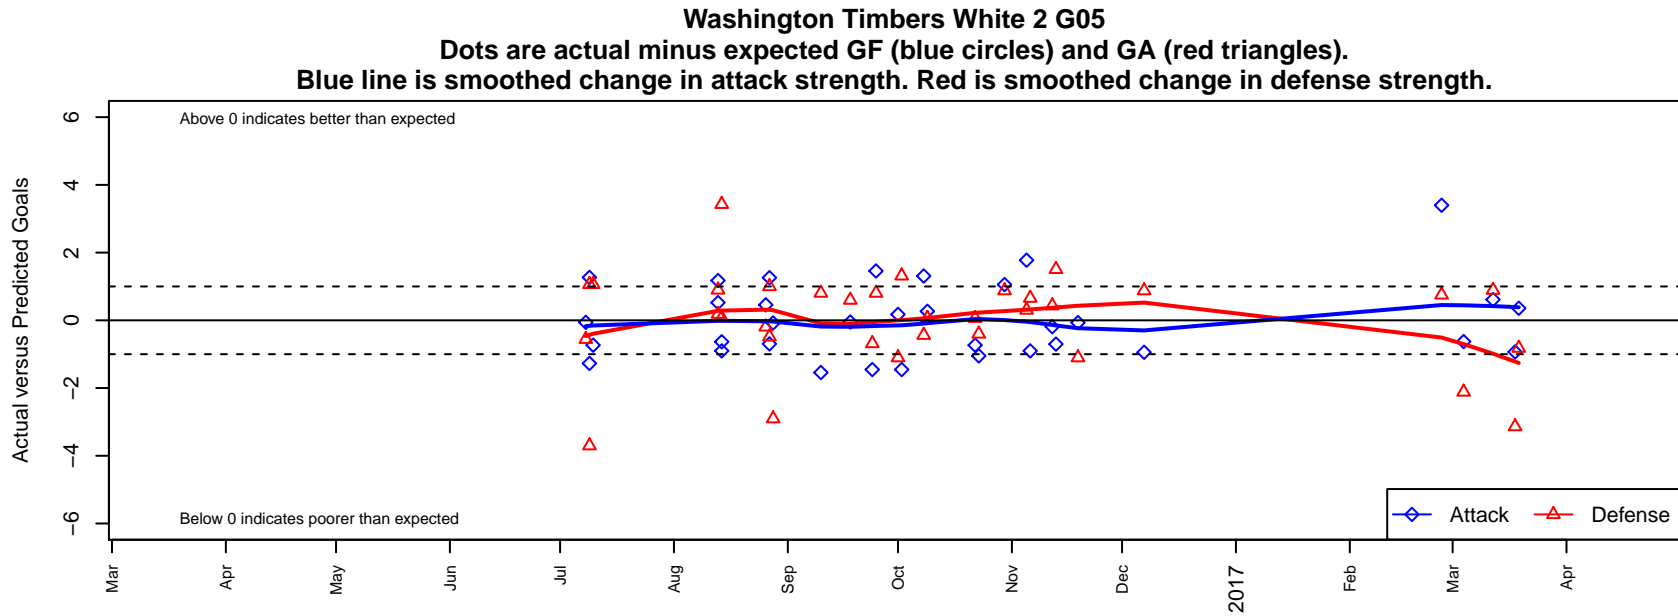

Washington Timbers White 2 G05

Washington Timbers
 Vancouver, WA
 G05 total strength=445
 attack=0.31 defense=0.28
 fall league = PTT G05 Div 2 East
 spr league = Spr OYS G05 Div 2 Red

alt names used:
 WA Timbers 05G White 2
 WA Timbers FC GO5 White 2
 WASHINGTON TIMBERS G-05 WHITE 2 (WA
 WASHINGTON TIMBERSG-05 WHITE 2
 WA Timbers 05G White 2
 WA Timbers 05G White 2

**attack and defense variance (black dot)
relative to other teams
and top 10 in region**

**attack and defense rating
relative to others at age
and all opponents in last 13 months**

Performance relative to 13 month average