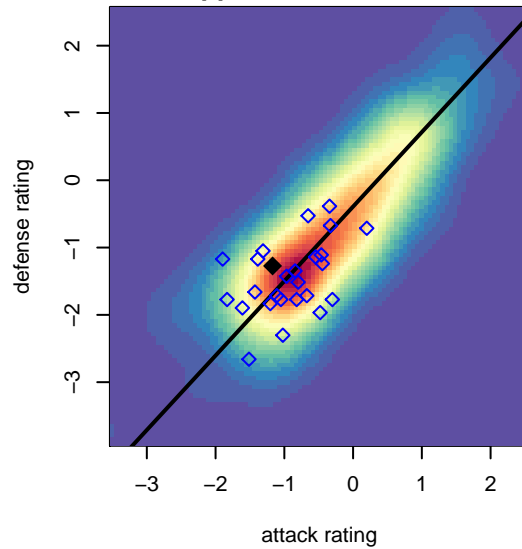

Washington Timbers White 2 G05

Washington Timbers
 Vancouver, WA
 G05 total strength=445
 attack=0.31 defense=0.28
 fall league = PTT G05 Div 2 East
 spr league = Spr OYS G05 Div 2 Red

alt names used:
 WA Timbers 05G White 2
 WA Timbers FC GO5 White 2
 WASHINGTON TIMBERS G-05 WHITE 2 (WA
 WASHINGTON TIMBERSG-05 WHITE 2
 WA Timbers 05G White 2
 WA Timbers 05G White 2

Venues played:
 2016 PCU Summer Classic U12 Bronze
 2016 Bend Premier Cup Hayley Raso (Bronze)
 2016 Summer Slam Div 2 Gold/Silver/Bronze U
 2016 PTT G05 Division 2 East
 2016 OYS Founders Cup G05
 2016 Spr OYS G05 Division 2 Red

**attack and defense variance (black dot)
relative to other teams
and top 10 in region**

**attack and defense rating
relative to others at age
and all opponents in last 13 months**

Performance relative to 13 month average